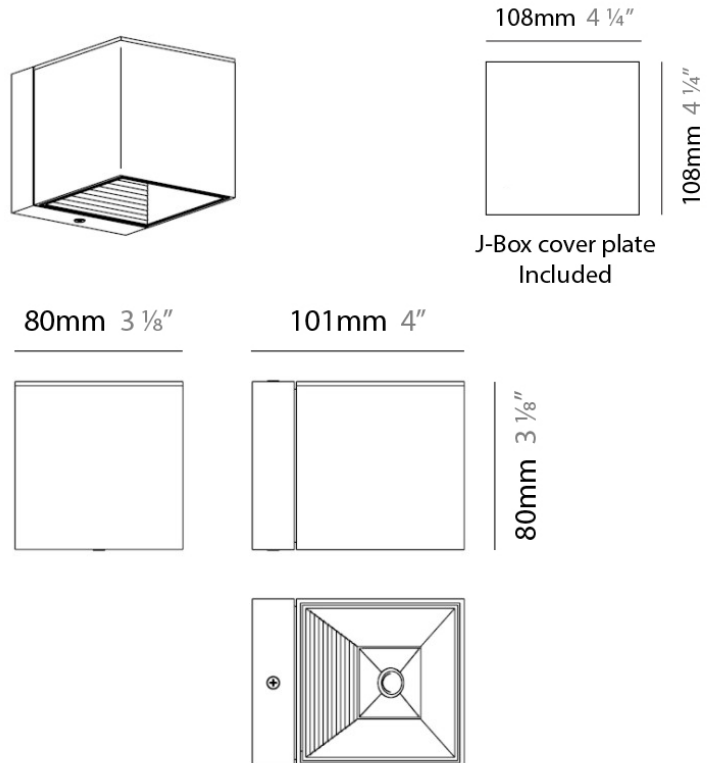

DAU SURFACE

D93148

PROJECT	
TYPE	
NOTES	
QUANTITY	
DATE	

GENERAL

Series: Dau
Brand: Milan
Division: Design
Mounting Type: Surface
Mounting Location: Wall
Subcategory: Up/Down Light

PHYSICAL

Shape: Cube
Length (mm): 110
Length (in): 4 5/16
Height (mm): 110
Height (in): 4 5/16
Extension (mm): 101
Extension (in): 4.0
Weight (kg): 0.91
Weight (lbs): 2
Fixture Finish: SST
Fixture Material: Metal

ELECTRICAL

Number of Lamps: 2
Lamp Type: LED
Total Output Wattage (W): 8
Max. Wattage Per Lamp (W): 4
Dimming: Electronic Low Voltage Dimming
Driver Type: operates without a driver
Input Voltage (V): 120

LED

Delivered Lumen Range: 100 - 499 lm
Number of LEDs: 2
Color Temperature (°K): 2700 / 2900
Max. Delivered Lumen (lm): 339.01
Nominal Lumen (lm): 600
CRI: >80 CRI

OPTICAL

RATINGS AND CERTIFICATIONS

Certified By: CSA Certified to UL and CSA Standards
IP rating: IP44